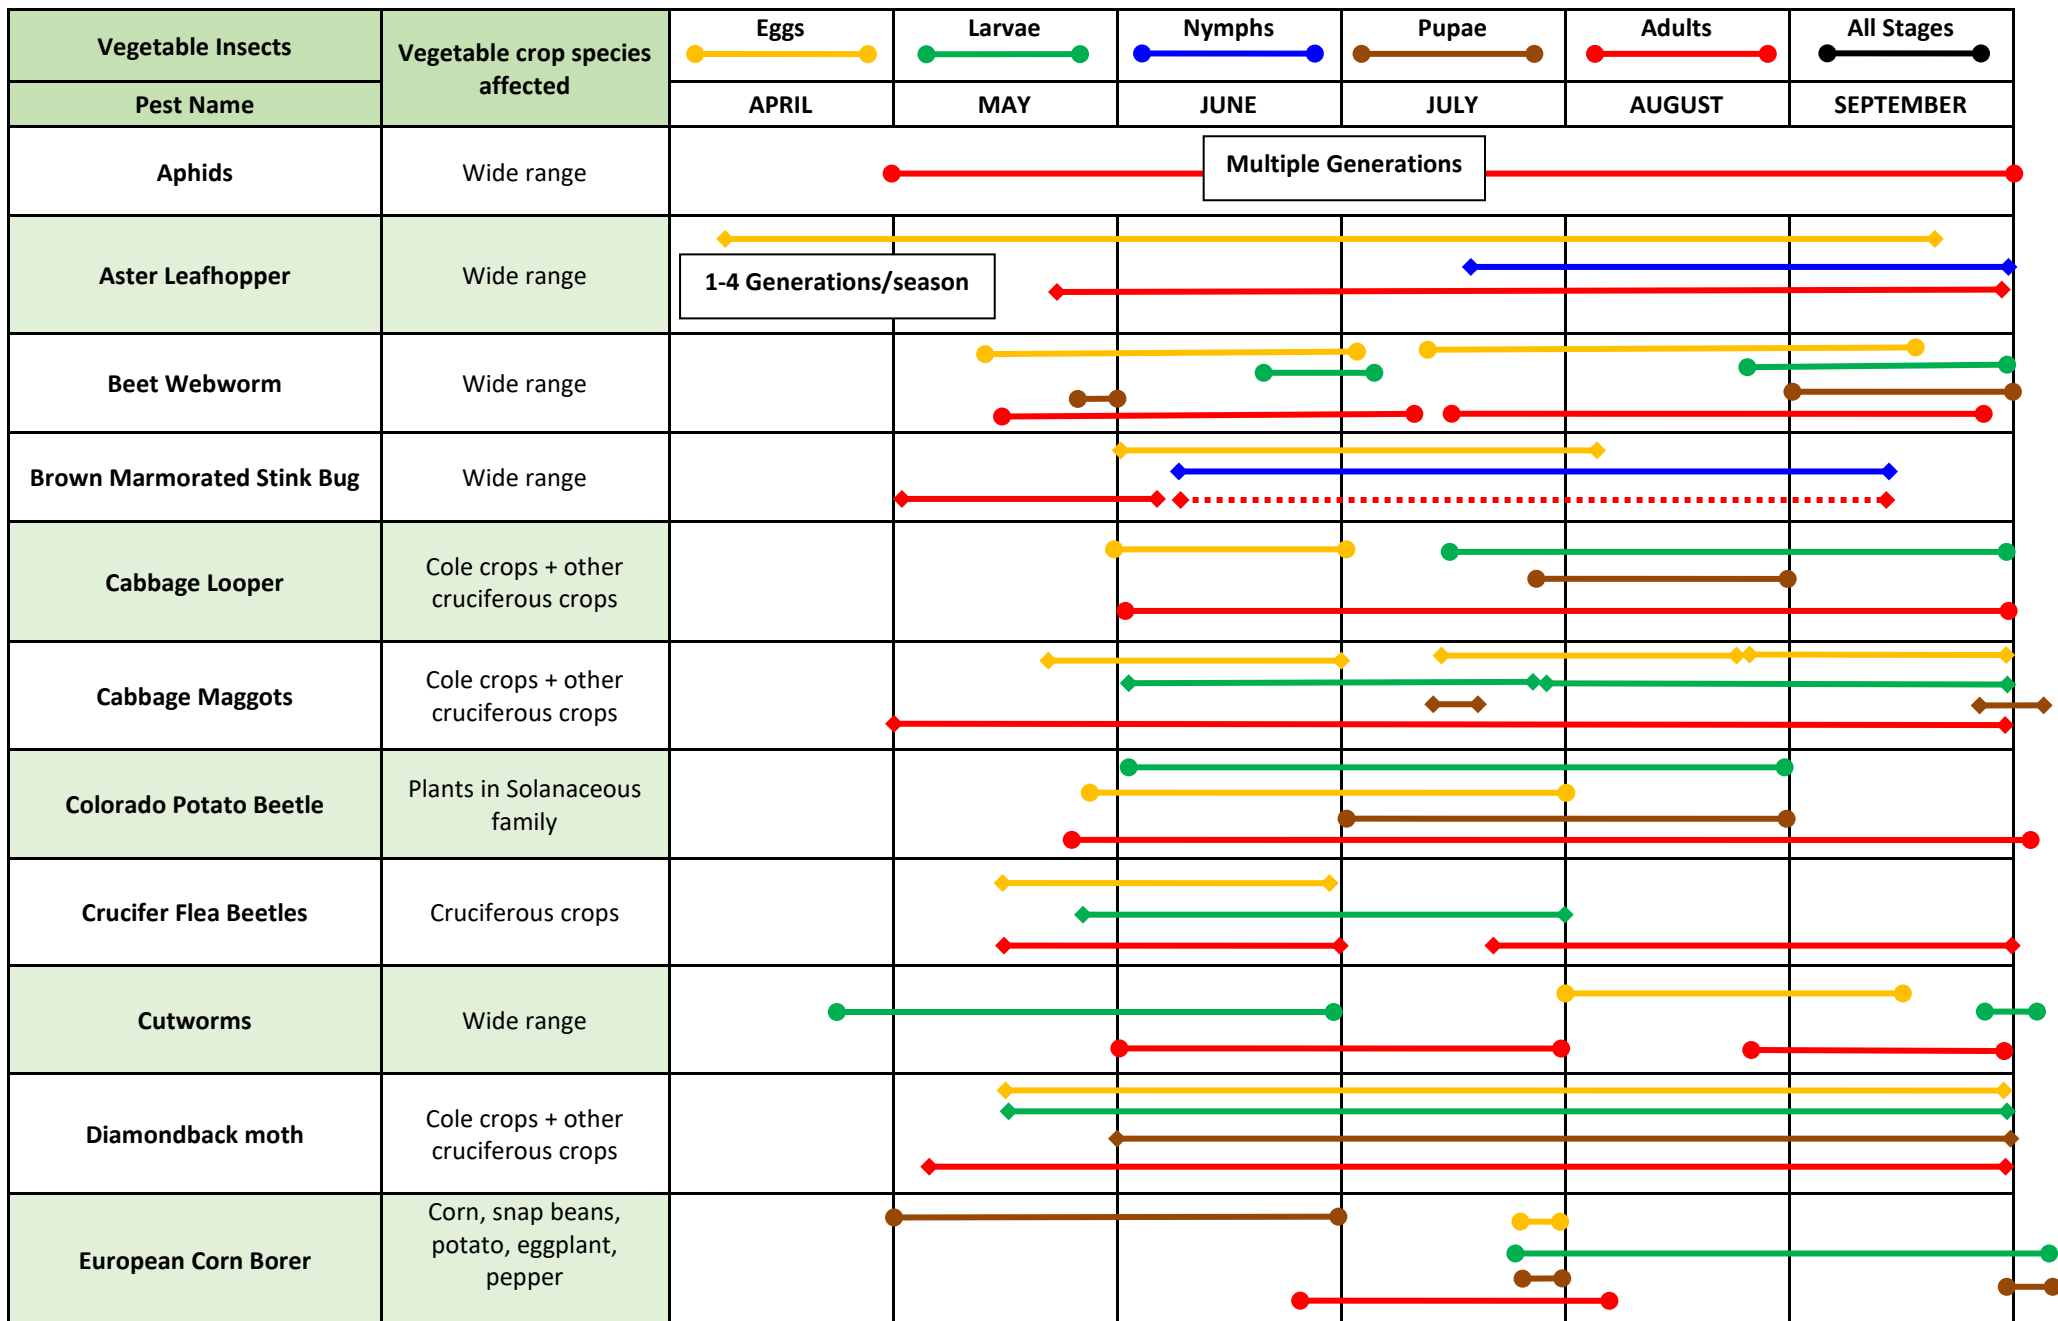

## Seasonal Timing of Insect Pest Life Stages – Vegetable Crops

## Seasonal Timing of Insect Pest Life Stages – Vegetable Crops

Vegetable Insects	Vegetable crop species affected	Eggs	Larvae	Nymphs	Pupae	Adults	All Stages
Pest Name		APRIL	MAY	JUNE	JULY	AUGUST	SEPTEMBER
Imported Cabbageworm	Cole crops + other cruciferous crops						
Onion Maggots	Bulb vegetables						
Pea Leaf Weevil	Peas						
Swede Midge	Cole crops						
Tarnished Plant Bug / Lygus Bug	Wide range						
Tuber Flea Beetles	Potatoes						
Two-Spotted Spider Mites	Beans, cucurbits, eggplants						
Wireworms	Wide range						